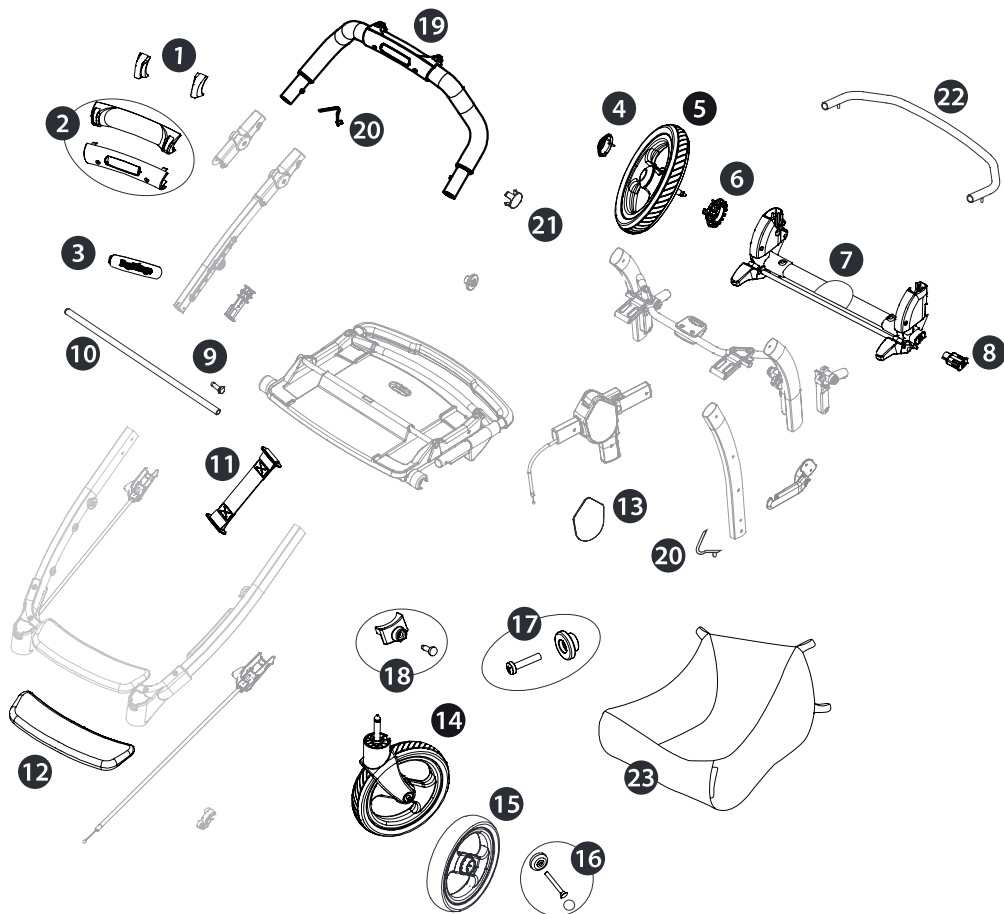

Carrello Book Plus

1 SPST7372DGR
SPST7372SGR
2 SPST7302-
SPST7302K-
3 SPST7357•PEG-
4 SPST6232K-
5 SAPI7255-
6 SPST7255-

7 ARPI0693-
8 SPST7309-
9 SPST7328-
10 SOTF0377C
11 MUCI0027-
12 SPST7263-
13 SPST7286JD•PEG
SPST7286JS•PEG

Carrello Book Plus S

1 SPST7372DGR
 SPST7372SGR
 2 SPST7302N
 SPST7302KN
 3 SPST7357NPEG
 4 SPST6232KN
 5 SAPI7255JN
 6 SPST7255N

7 ARPI0693L32NGR
 8 SPST7309N
 9 SPST7328N
 10 SOTF0377C
 11 MUCI0027N
 12 SPST7263N
 13 SPST7286XDNPEG
 SPST7286XSNPEG